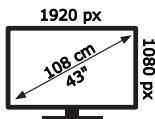

ENERGY

MITCHELL & BROWN

JB-43T1811

33 kWh/1000h

ABCDEF **G**

63 kWh/1000h

50753789