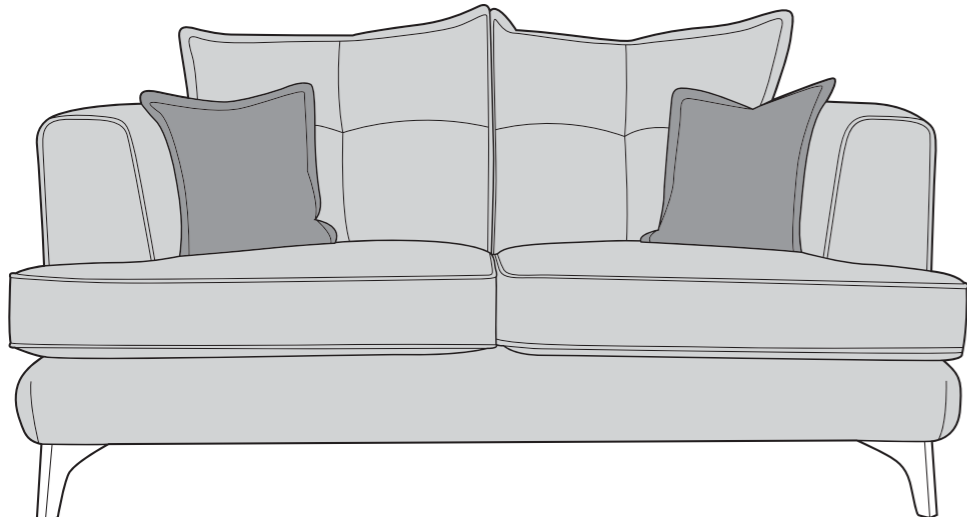

Please use this guide when ordering the following pieces to clarify cover options.

4 Seater Sofa (4ST)

3 Seater Sofa (3ST)

2 Seater Sofa (2ST)

Love Chair (LOV)

COVER 1
(BODY)

COVER 2
(SCATTER)

Standard Back Scatter Cushions

Flanged Edge
Front = Cover 2
Back = Cover 1

CANCUN DIMENSIONS (CM)

AVAILABLE PIECES	HEIGHT 1	WIDTH 2	DEPTH 3	SEAT HEIGHT 4	SEAT DEPTH 5	SEAT WIDTH 6	ACCESS DIAGONAL 7	OUTBACK HEIGHT 8	ARM HEIGHT 9	WEIGHT (KG)
4 SEATER SOFA (4ST)	95	230	106	53	60	186	250	80	80	74
3 SEATER SOFA (3ST)	95	201	106	53	60	153	222	80	80	70
2 SEATER SOFA (2ST)	95	181	106	53	60	136	205	80	80	61.5
LOVE CHAIR (LOV)	95	137	106	53	60	89	167	80	80	52.5
ACCENT PIECES										
CANCUN FOOTSTOOL (FST)	34	93	93	N/A	N/A	N/A	130	N/A	N/A	20