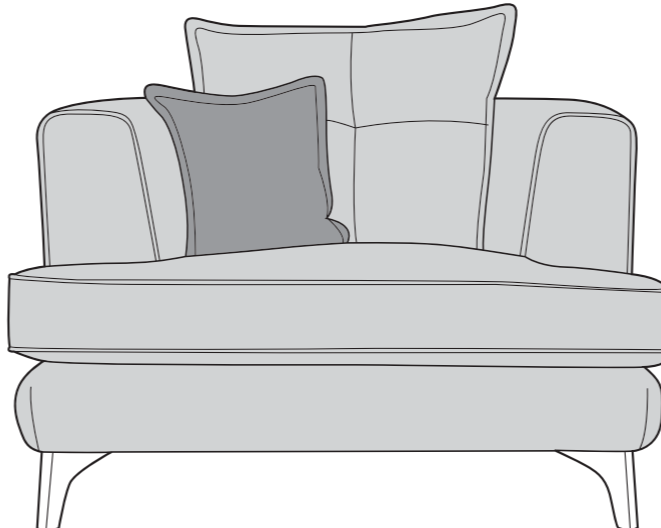

Please use this guide when ordering the following pieces to clarify cover options.

4 Seater Sofa (4ST)

3 Seater Sofa (3ST)

2 Seater Sofa (2ST)

Love Chair (LOV)

COVER 1
(BODY)

COVER 2
(SCATTER)

Standard Back Scatter Cushions

Flanged Edge
Front = Cover 2
Back = Cover 1

CANCUN DIMENSIONS (CM)

AVAILABLE PIECES	HEIGHT 1	WIDTH 2	DEPTH 3	SEAT HEIGHT 4	SEAT DEPTH 5	SEAT WIDTH 6	ACCESS DIAGONAL 7	OUTBACK HEIGHT 8	ARM HEIGHT 9	WEIGHT (KG)
4 SEATER SOFA (4ST)	95	230	106	53	60	186	250	80	80	74
3 SEATER SOFA (3ST)	95	201	106	53	60	153	222	80	80	70
2 SEATER SOFA (2ST)	95	181	106	53	60	136	205	80	80	61.5
LOVE CHAIR (LOV)	95	137	106	53	60	89	167	80	80	52.5
ACCENT PIECES										
CANCUN FOOTSTOOL (FST)	34	93	93	N/A	N/A	N/A	130	N/A	N/A	20