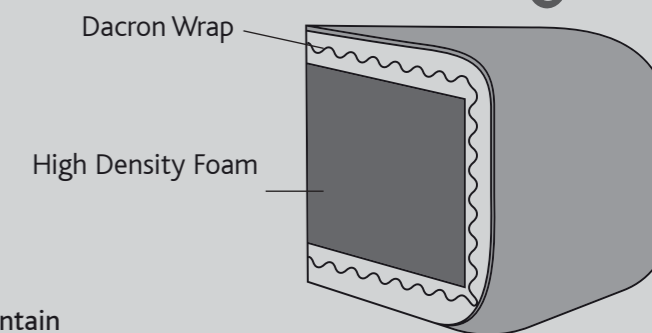

FOOT OPTIONS:

Gold

Chrome

Mid Oak

Walnut

Please note : All dimension are approximate. Allow tolerance of +/- 2.5cm.

Wood is a natural product and will vary in shade/colour from item to item. Feet may require fitting.

26/06/2023