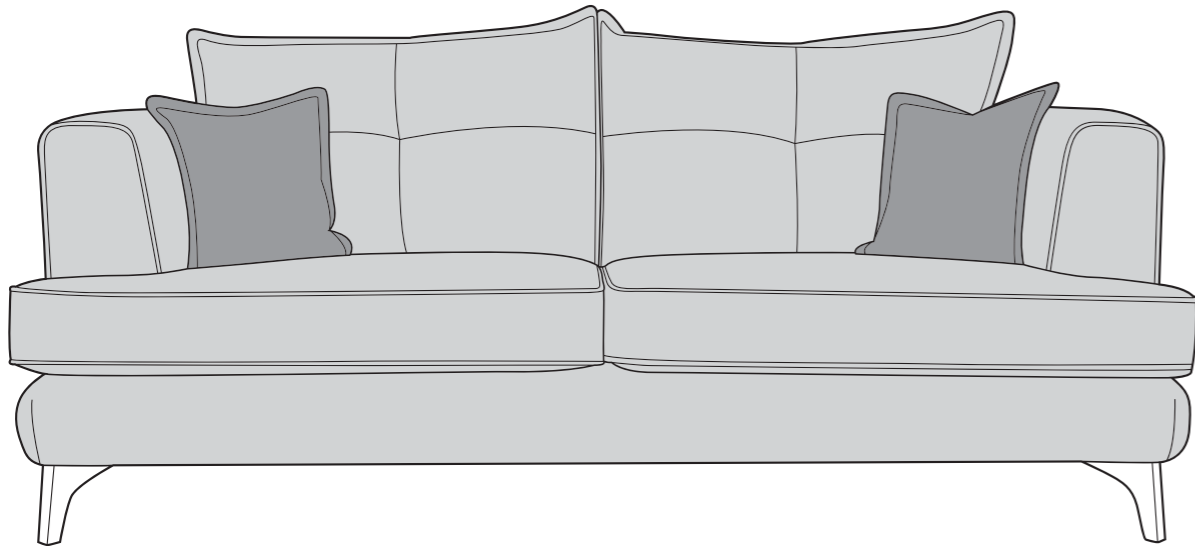

26/06/2023

CANCUN COVER GUIDE: PILLOW BACK ONLY

Please use this guide when ordering the following pieces to clarify cover options.

4 Seater Sofa (4ST)

3 Seater Sofa (3ST)

2 Seater Sofa (2ST)

Love Chair (LOV)

COVER 1
(BODY, SCATTER)

COVER 2
(PILLOW)

COVER 3
(PILLOW)

COVER 4
(PILLOW)

Pillow Back Cushions

Pillow Back Scatter Cushions

SUGGESTED ACCENT PIECES

Cancun Footstool (FST)

Please use this guide when ordering the following pieces to clarify cover options.

4 Seater Sofa (4ST)

3 Seater Sofa (3ST)

2 Seater Sofa (2ST)

Love Chair (LOV)

COVER 1
(BODY)

COVER 2
(SCATTER)

Standard Back Scatter Cushions

Flanged Edge
Front = Cover 2
Back = Cover 1

CANCUN DIMENSIONS (CM)

AVAILABLE PIECES	HEIGHT 1	WIDTH 2	DEPTH 3	SEAT HEIGHT 4	SEAT DEPTH 5	SEAT WIDTH 6	ACCESS DIAGONAL 7	OUTBACK HEIGHT 8	ARM HEIGHT 9	WEIGHT (KG)
4 SEATER SOFA (4ST)	95	230	106	53	60	186	250	80	80	74
3 SEATER SOFA (3ST)	95	201	106	53	60	153	222	80	80	70
2 SEATER SOFA (2ST)	95	181	106	53	60	136	205	80	80	61.5
LOVE CHAIR (LOV)	95	137	106	53	60	89	167	80	80	52.5
ACCENT PIECES										
CANCUN FOOTSTOOL (FST)	34	93	93	N/A	N/A	N/A	130	N/A	N/A	20