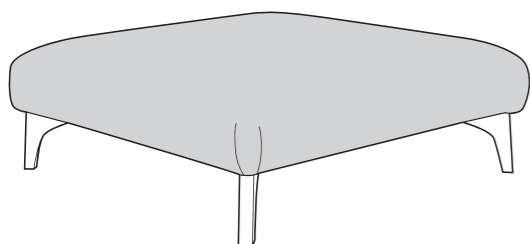

26/06/2023

CANCUN COVER GUIDE: PILLOW BACK ONLY

Please use this guide when ordering the following pieces to clarify cover options.

4 Seater Sofa (4ST)

3 Seater Sofa (3ST)

2 Seater Sofa (2ST)

Love Chair (LOV)

COVER 1
(BODY, SCATTER)

COVER 2
(PILLOW)

COVER 3
(PILLOW)

COVER 4
(PILLOW)

Pillow Back Cushions

Pillow Back Scatter Cushions

SUGGESTED ACCENT PIECES

Cancun Footstool (FST)

Please use this guide when ordering the following pieces to clarify cover options.

4 Seater Sofa (4ST)

3 Seater Sofa (3ST)

2 Seater Sofa (2ST)

Love Chair (LOV)

COVER 1
(BODY)

COVER 2
(SCATTER)

Standard Back Scatter Cushions

Flanged Edge
Front = Cover 2
Back = Cover 1

CANCUN DIMENSIONS (CM)

AVAILABLE PIECES	HEIGHT 1	WIDTH 2	DEPTH 3	SEAT HEIGHT 4	SEAT DEPTH 5	SEAT WIDTH 6	ACCESS DIAGONAL 7	OUTBACK HEIGHT 8	ARM HEIGHT 9	WEIGHT (KG)
4 SEATER SOFA (4ST)	95	230	106	53	60	186	250	80	80	74
3 SEATER SOFA (3ST)	95	201	106	53	60	153	222	80	80	70
2 SEATER SOFA (2ST)	95	181	106	53	60	136	205	80	80	61.5
LOVE CHAIR (LOV)	95	137	106	53	60	89	167	80	80	52.5
ACCENT PIECES										
CANCUN FOOTSTOOL (FST)	34	93	93	N/A	N/A	N/A	130	N/A	N/A	20