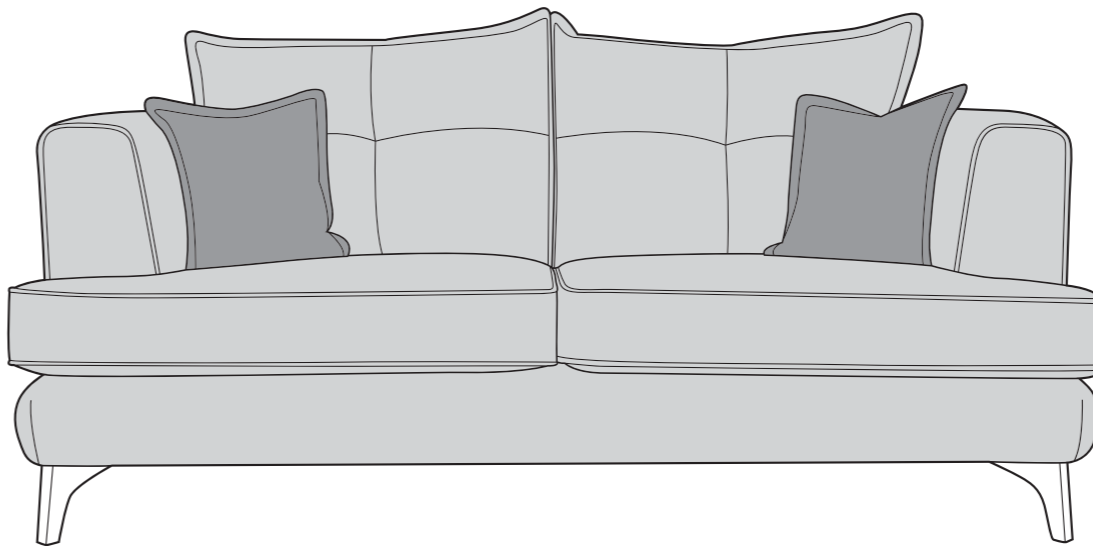

26/06/2023

CANCUN COVER GUIDE: PILLOW BACK ONLY

Please use this guide when ordering the following pieces to clarify cover options.

4 Seater Sofa (4ST)

3 Seater Sofa (3ST)

2 Seater Sofa (2ST)

Love Chair (LOV)

COVER 1
(BODY, SCATTER)

COVER 2
(PILLOW)

COVER 3
(PILLOW)

COVER 4
(PILLOW)

Pillow Back Cushions

Pillow Back Scatter Cushions

SUGGESTED ACCENT PIECES

Cancun Footstool (FST)

Please use this guide when ordering the following pieces to clarify cover options.

4 Seater Sofa (4ST)

3 Seater Sofa (3ST)

2 Seater Sofa (2ST)

Love Chair (LOV)

COVER 1
(BODY)

COVER 2
(SCATTER)

Standard Back Scatter Cushions

Flanged Edge
Front = Cover 2
Back = Cover 1

CANCUN DIMENSIONS (CM)

AVAILABLE PIECES	HEIGHT 1	WIDTH 2	DEPTH 3	SEAT HEIGHT 4	SEAT DEPTH 5	SEAT WIDTH 6	ACCESS DIAGONAL 7	OUTBACK HEIGHT 8	ARM HEIGHT 9	WEIGHT (KG)
4 SEATER SOFA (4ST)	95	230	106	53	60	186	250	80	80	74
3 SEATER SOFA (3ST)	95	201	106	53	60	153	222	80	80	70
2 SEATER SOFA (2ST)	95	181	106	53	60	136	205	80	80	61.5
LOVE CHAIR (LOV)	95	137	106	53	60	89	167	80	80	52.5
ACCENT PIECES										
CANCUN FOOTSTOOL (FST)	34	93	93	N/A	N/A	N/A	130	N/A	N/A	20