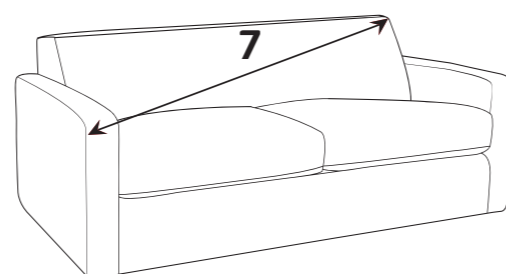

Flanged Edge
Front = Cover 2
Back = Cover 1

CANCUN DIMENSIONS (CM)

AVAILABLE PIECES	HEIGHT 1	WIDTH 2	DEPTH 3	SEAT HEIGHT 4	SEAT DEPTH 5	SEAT WIDTH 6	ACCESS DIAGONAL 7	OUTBACK HEIGHT 8	ARM HEIGHT 9	WEIGHT (KG)
4 SEATER SOFA (4ST)	95	230	106	53	60	186	250	80	80	74
3 SEATER SOFA (3ST)	95	201	106	53	60	153	222	80	80	70
2 SEATER SOFA (2ST)	95	181	106	53	60	136	205	80	80	61.5
LOVE CHAIR (LOV)	95	137	106	53	60	89	167	80	80	52.5
ACCENT PIECES										
CANCUN FOOTSTOOL (FST)	34	93	93	N/A	N/A	N/A	130	N/A	N/A	20

* Reversible Ultimateflex seat cushions.

* Feather filled scatters included. 

* Serpentine seat springs & silent wire.

* Elasticated back webbing.

DIMENSION GUIDE

Check the diagonal access dimension to ensure furniture will fit in your home.

- 1 - HEIGHT
- 3 - DEPTH
- 5 - SEAT DEPTH (STD & PILLOW)
- 7 - DIAGONAL ACCESS
- 2 - WIDTH
- 4 - SEAT HEIGHT
- 6 - SEAT WIDTH
- 8 - OUTBACK HEIGHT
- 9 - ARM HEIGHT

Illustrations used for reference only.