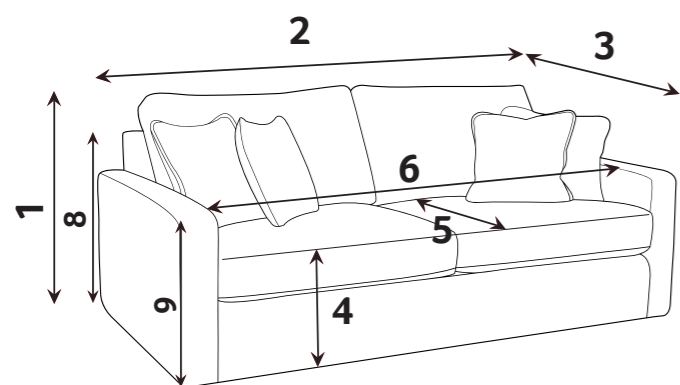

Flanged Edge
Front = Cover 2
Back = Cover 1

CANCUN DIMENSIONS (CM)

AVAILABLE PIECES	HEIGHT 1	WIDTH 2	DEPTH 3	SEAT HEIGHT 4	SEAT DEPTH 5	SEAT WIDTH 6	ACCESS DIAGONAL 7	OUTBACK HEIGHT 8	ARM HEIGHT 9	WEIGHT (KG)
4 SEATER SOFA (4ST)	95	230	106	53	60	186	250	80	80	74
3 SEATER SOFA (3ST)	95	201	106	53	60	153	222	80	80	70
2 SEATER SOFA (2ST)	95	181	106	53	60	136	205	80	80	61.5
LOVE CHAIR (LOV)	95	137	106	53	60	89	167	80	80	52.5
ACCENT PIECES										
CANCUN FOOTSTOOL (FST)	34	93	93	N/A	N/A	N/A	130	N/A	N/A	20

* Reversible Ultimateflex seat cushions.

* Feather filled scatters included. 

* Serpentine seat springs & silent wire.

* Elasticated back webbing.

DIMENSION GUIDE

Check the diagonal access dimension to ensure furniture will fit in your home.

- 1 - HEIGHT
- 3 - DEPTH
- 5 - SEAT DEPTH (STD & PILLOW)
- 7 - DIAGONAL ACCESS
- 2 - WIDTH
- 4 - SEAT HEIGHT
- 6 - SEAT WIDTH
- 8 - OUTBACK HEIGHT
- 9 - ARM HEIGHT

Illustrations used for reference only.