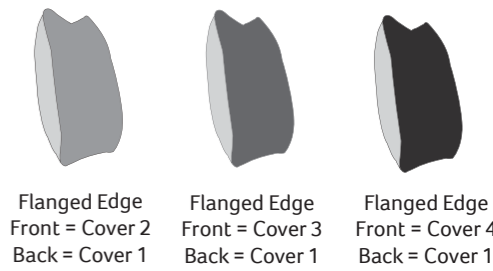

26/06/2023

CANCUN COVER GUIDE: PILLOW BACK ONLY

Please use this guide when ordering the following pieces to clarify cover options.

4 Seater Sofa (4ST)

3 Seater Sofa (3ST)

2 Seater Sofa (2ST)

Love Chair (LOV)

COVER 1
(BODY, SCATTER)

COVER 2
(PILLOW)

COVER 3
(PILLOW)

COVER 4
(PILLOW)

Pillow Back Cushions

Pillow Back Scatter Cushions

SUGGESTED ACCENT PIECES

Cancun Footstool (FST)